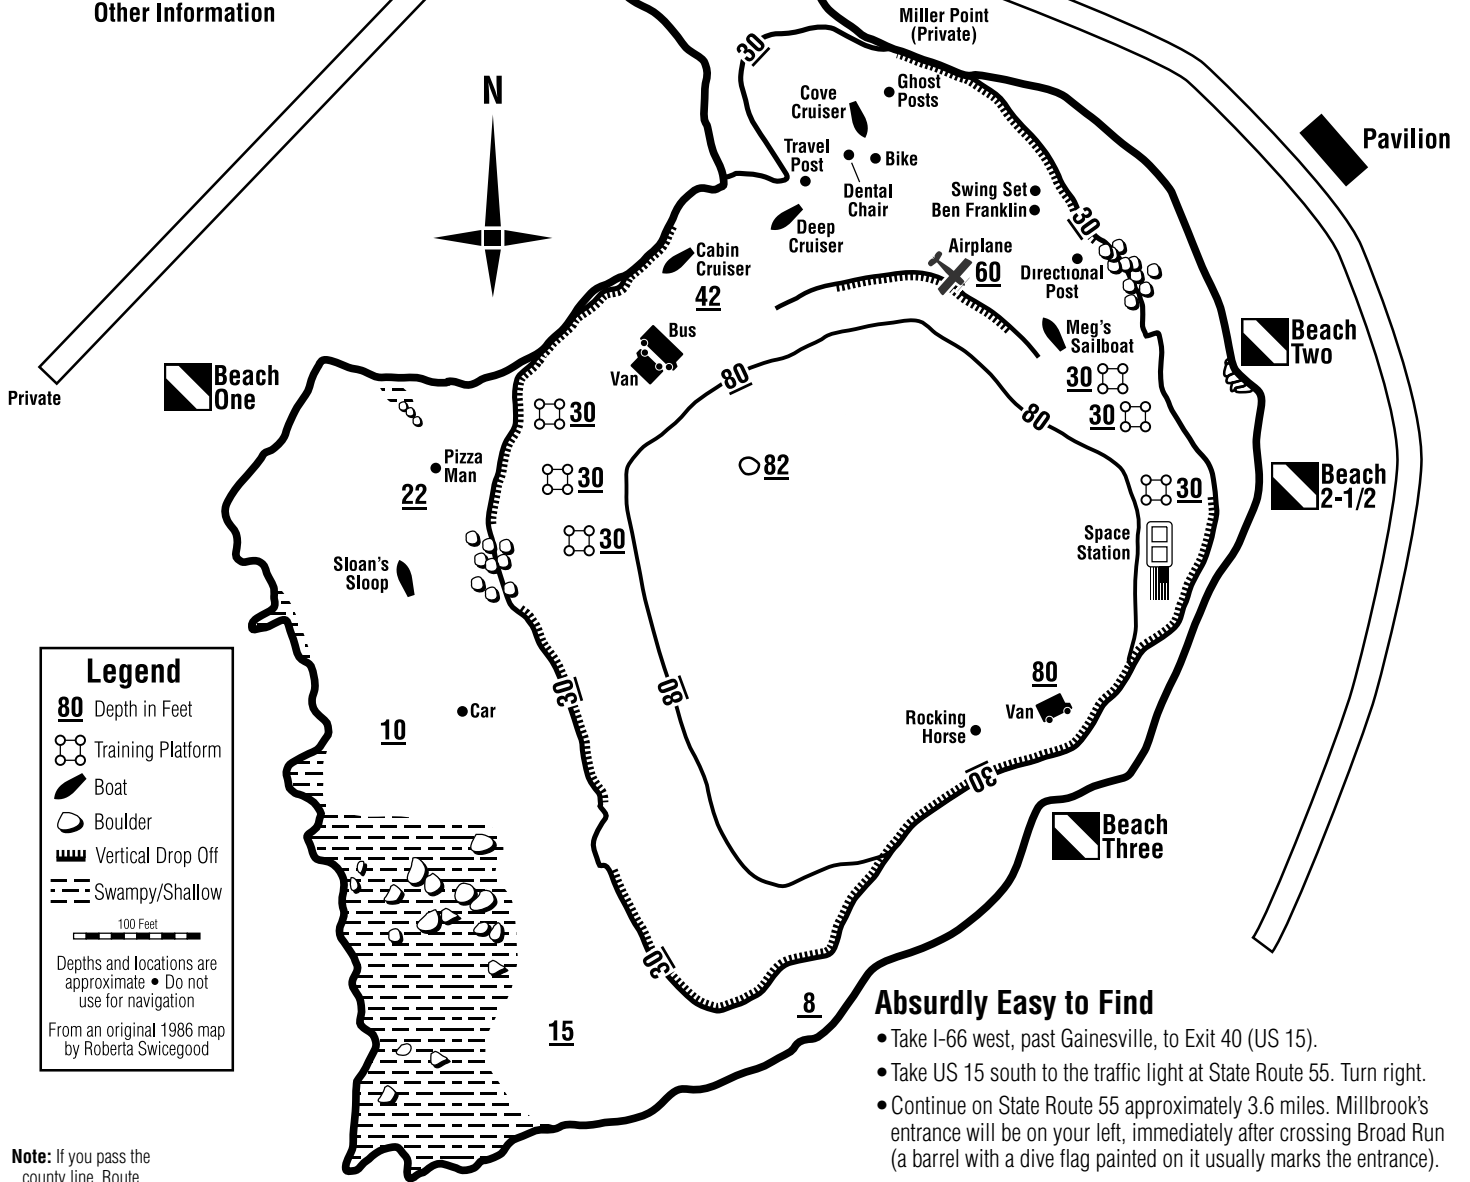

THE LAKE AT

Millbrook

THE DIVE SHOP
Fairfax, Virginia

3013 Nutley Street • Fairfax, Virginia
(703) 698-7220

Gate
TO ENTRANCE

See Reverse Side for Important Rules and Other Information

Legend

- 80 Depth in Feet
- Training Platform
- 🚤 Boat
- ⊙ Boulder
- ▬ Vertical Drop Off
- ▨ Swamy/Shallow

100 Feet

Depths and locations are approximate • Do not use for navigation

From an original 1986 map by Roberta Swicegood

Absurdly Easy to Find

- Take I-66 west, past Gainesville, to Exit 40 (US 15).
- Take US 15 south to the traffic light at State Route 55. Turn right.
- Continue on State Route 55 approximately 3.6 miles. Millbrook's entrance will be on your left, immediately after crossing Broad Run (a barrel with a dive flag painted on it usually marks the entrance).

Note: If you pass the county line, Route 600 or a post office, you went too far